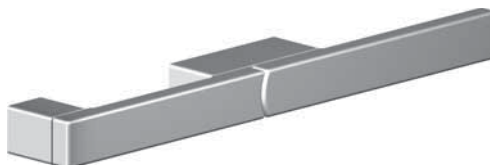

Some examples of custom pull handles

Cubic Pull Handle with custom surface detail

Customised Lever Handle with leather hand-grip

Customised fixed cabinet knob

Special Pull Lever Handle to operate a Twin Bolt

Custom Modular Pull Handle

chant™ Custom Manufacture

Some examples of pull handles, lever handles and a cabinet knob in polished bronze that have been requested by specifiers for special projects.

Custom Line Pull Handles in
Weathered Brass (WB)