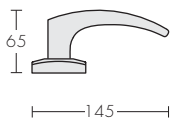

## Bow Pull Handles

Bow 501

Bow 502

Bow 503

Bow 504

## Bow Lever Handle

Bow 511 A3-10

Bow 511-S

Bow 511-F or R

Bow Pull Handles are symmetrical and 'non handed'. They are suitable for narrow stile and standard doors.

Bow Lever Handle is not handed and is reversible on roses and 44mm wide plates.