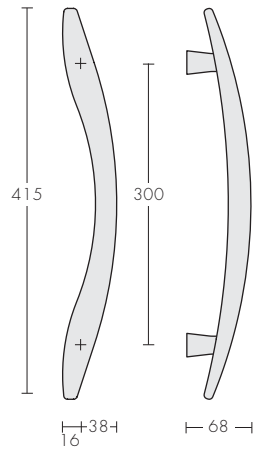

## Bow Pull Handles

Bow 501

Bow 502

Bow 503

Bow 504

## Bow Lever Handle

Bow 511 A3-10

Bow 511-S

Bow 511-F or R

Bow Pull Handles are symmetrical and 'non handed'. They are suitable for narrow stile and standard doors.

Bow Lever Handle is not handed and is reversible on roses and 44mm wide plates.

See Technical Section for back plate designs and options.

Bow 511 on F rose

Bow 511 on A4-110 plate

Bow 502

Bow 504