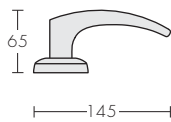

## Bow Lever Handle

Bow 511 A3-10

Bow 511-S

Bow 511-F or R

Bow Pull Handles are symmetrical and 'non handed'. They are suitable for narrow stile and standard doors.

Bow Lever Handle is not handed and is reversible on roses and 44mm wide plates.

See Technical Section for back plate designs and options.

Bow 511 on F rose

Bow 511 on A4-110 plate

Bow 502

Bow 504