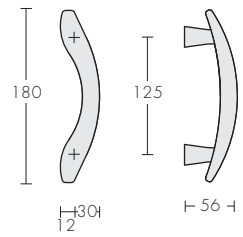

## Bow Pull Handles

Bow 501

Bow 502

Bow 503

Bow 504

## Bow Lever Handle

Bow 511 A3-10

Bow 511-S

Bow 511-F or R

Bow Pull Handles are symmetrical and 'non handed'. They are suitable for narrow stile and standard doors.

Bow Lever Handle is not handed and is reversible on roses and 44mm wide plates.

See Technical Section for back plate designs and options.

Bow 511 on F rose

Bow 511 on A4-110 plate

Bow 502

Bow 504