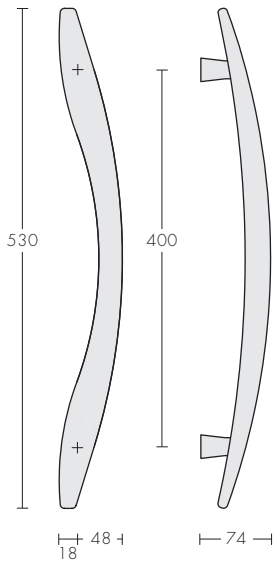

## Bow Pull Handles

Bow 501

Bow 502

Bow 503

Bow 504

## Bow Lever Handle

Bow 511 A3-10

Bow 511-S

Bow 511-F or R

Bow Pull Handles are symmetrical and 'non handed'. They are suitable for narrow stile and standard doors.

Bow Lever Handle is not handed and is reversible on roses and 44mm wide plates.

See Technical Section for back plate designs and options.

Bow 511 on F rose

Bow 511 on A4-110 plate

Bow 502

Bow 504