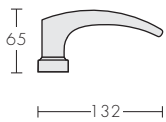

## Bow Pull Handles

Bow 501

Bow 502

Bow 503

Bow 504

## Bow Lever Handle

Bow 511 A3-10

Bow 511-S

Bow 511-F or R

Bow Pull Handles are symmetrical and 'non handed'. They are suitable for narrow stile and standard doors.

Bow Lever Handle is not handed and is reversible on roses and 44mm wide plates.