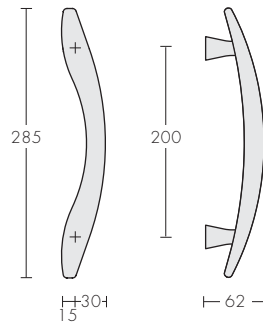

## Bow Pull Handles

Bow 501

Bow 502

Bow 503

Bow 504

## Bow Lever Handle

Bow 511 A3-10

Bow 511-S

Bow 511-F or R

Bow Pull Handles are symmetrical and 'non handed'. They are suitable for narrow stile and standard doors.

Bow Lever Handle is not handed and is reversible on roses and 44mm wide plates.

See Technical Section for back plate designs and options.

Bow 511 on F rose

Bow 511 on A4-110 plate

Bow 502

Bow 504