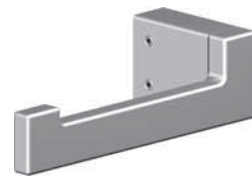

## Line and Curve Accessories

Complementary products to the Line and Curve ranges of door handles in the Accessories Section.

Escutcheon and Thumb Turns

Square Bolts

Door Stops

Push Plates

Magnetic Door Stops

Casement Fasteners

Hold Backs

180° Casement Fasteners

Security/Telescopic Stays

Robe Hooks

Twin Bolt Handles

Bathroom Shelves

Spring Catches

Toilet Roll Holders

Pull Out Clothes Rods