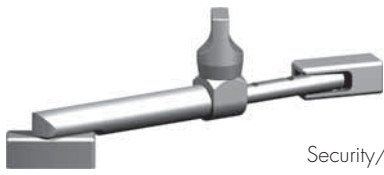

## Line and Curve Accessories

Complementary products to the Line and Curve ranges of door handles in the Accessories Section.

Escutcheon and Thumb Turns

Square Bolts

Door Stops

Push Plates

Magnetic Door Stops

Casement Fasteners

Hold Backs

180° Casement Fasteners

Security/Telescopic Stays

Robe Hooks

Twin Bolt Handles

Bathroom Shelves

Spring Catches

Toilet Roll Holders

Pull Out Clothes Rods