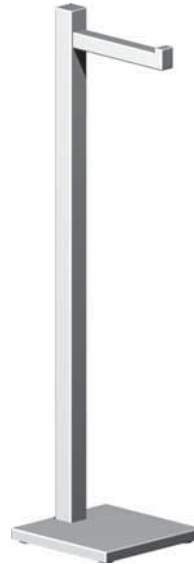

## Line and Curve Accessories

Complementary products to the Line and Curve ranges of door handles in the Accessories Section.

Escutcheon and Thumb Turns

Square Bolts

Door Stops

Push Plates

Magnetic Door Stops

Casement Fasteners

Hold Backs

180° Casement Fasteners

Security/Telescopic Stays

Robe Hooks

Twin Bolt Handles

Bathroom Shelves

Spring Catches

Toilet Roll Holders

Pull Out Clothes Rods