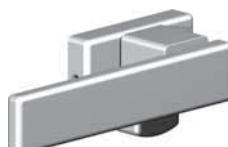

## Line and Curve Accessories

Complementary products to the Line and Curve ranges of door handles in the Accessories Section.

Escutcheon and Thumb Turns

Square Bolts

Door Stops

Push Plates

Magnetic Door Stops

Casement Fasteners

Hold Backs

180° Casement Fasteners

Security/Telescopic Stays

Robe Hooks

Twin Bolt Handles

Bathroom Shelves

Spring Catches