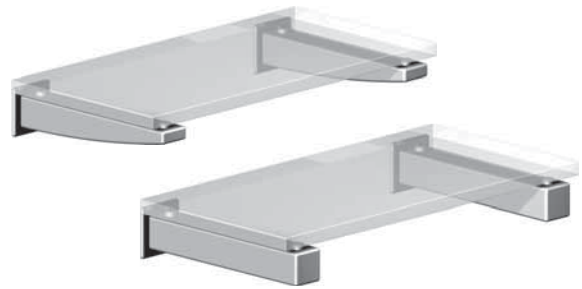

## Line and Curve Accessories

Complementary products to the Line and Curve ranges of door handles in the Accessories Section.

Escutcheon and Thumb Turns

Square Bolts

Door Stops

Push Plates

Magnetic Door Stops

Casement Fasteners

Hold Backs

180° Casement Fasteners

Security/Telescopic Stays

Robe Hooks

Twin Bolt Handles

Bathroom Shelves

Spring Catches

Toilet Roll Holders

Pull Out Clothes Rods