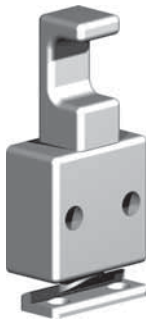

## Line and Curve Accessories

Complementary products to the Line and Curve ranges of door handles in the Accessories Section.

Escutcheon and Thumb Turns

Square Bolts

Door Stops

Push Plates

Magnetic Door Stops

Casement Fasteners

Hold Backs

180° Casement Fasteners

Security/Telescopic Stays

Robe Hooks

Twin Bolt Handles

Bathroom Shelves

Spring Catches

Toilet Roll Holders

Pull Out Clothes Rods