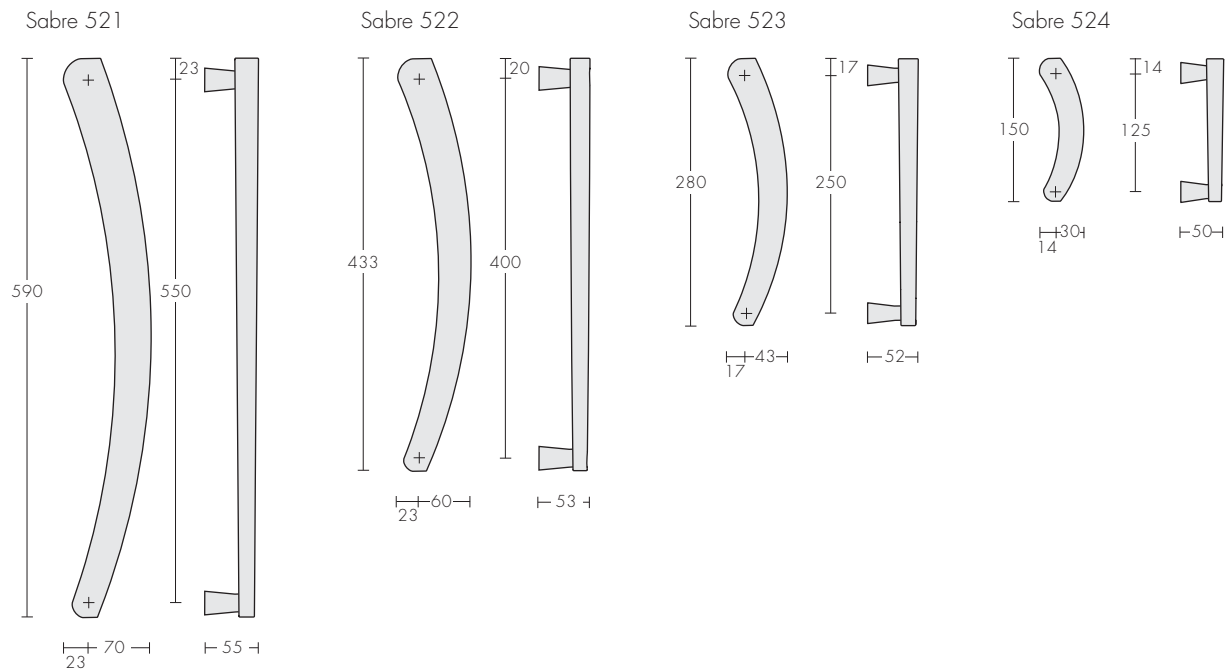

## Sabre Pull Handles

## Sabre Lever Handle

Sabre Pull Handles are 'handed' and suitable for narrow stile and standard doors. Left hand handles shown.

Sabre Lever Handle is not handed and is reversible on roses and 44mm wide plates.

See Technical Section for back plate designs and options.

Sabre 524

Sabre 531 on C4-110 plate

Sabre 522

Sabre 531 on F rose