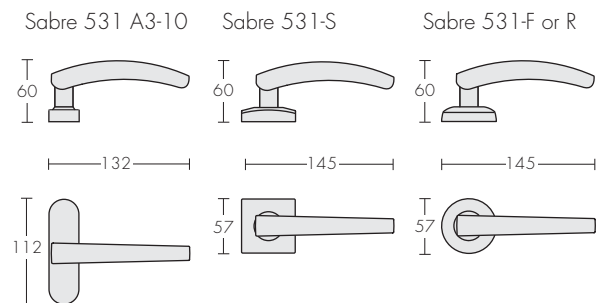

## Sabre Pull Handles

## Sabre Lever Handle

Sabre Pull Handles are 'handed' and suitable for narrow stile and standard doors. Left hand handles shown.

Sabre Lever Handle is not handed and is reversible on roses and 44mm wide plates.

See Technical Section for back plate designs and options.

Sabre 524

Sabre 531 on C4-110 plate

Sabre 522

Sabre 531 on F rose