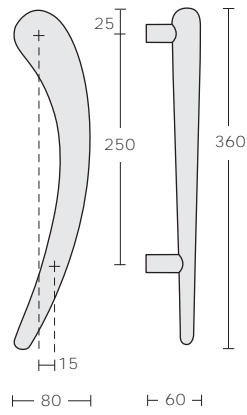

Comma Pull Handles

Comma PM31

Comma PM32

Comma PM33

Comma PM36

Comma Lever Handle/Fixed Handle

Comma PM34

Comma PM35

Left hand Comma Pull Handles shown.

All Comma Pull Handles are available left hand or right hand.

Comma Lever Handles are not handed and are reversible.

Comma Cabinet Handles

Comma PM37

Comma PM38

Comma PM37