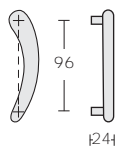

Comma Pull Handles

Comma PM31

Comma PM32

Comma PM33

Comma PM36

Comma Lever Handle/Fixed Handle

Comma PM34

Comma PM35

Left hand Comma Pull Handles shown.

All Comma Pull Handles are available left hand or right hand.

Comma Lever Handles are not handed and are reversible.

Comma Cabinet Handles

Comma PM37

Comma PM38

Comma PM37