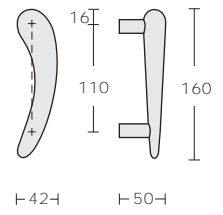

Comma Pull Handles

Comma PM31

Comma PM32

Comma PM33

Comma PM36

Comma Lever Handle/Fixed Handle

Comma PM34

Comma PM35

Left hand Comma Pull Handles shown.

All Comma Pull Handles are available left hand or right hand.

Comma Lever Handles are not handed and are reversible.

Comma Cabinet Handles

Comma PM37

Comma PM38

Comma PM37