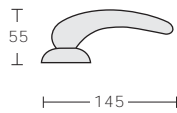

Comma Pull Handles

Comma PM31

Comma PM32

Comma PM33

Comma PM36

Comma Lever Handle/Fixed Handle

Comma PM34

Comma PM35

Left hand Comma Pull Handles shown.

All Comma Pull Handles are available left hand or right hand.

Comma Lever Handles are not handed and are reversible.

Comma Cabinet Handles

Comma PM37

Comma PM38

Comma PM37