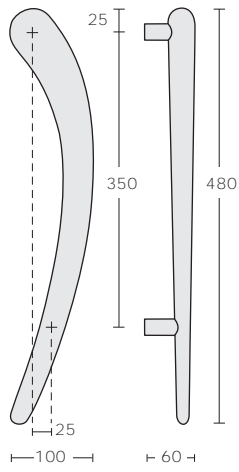

Comma Pull Handles

Comma PM31

Comma PM32

Comma PM33

Comma PM36

Comma Lever Handle/Fixed Handle

Comma PM34

Comma PM35

Left hand Comma Pull Handles shown.

All Comma Pull Handles are available left hand or right hand.

Comma Lever Handles are not handed and are reversible.

Comma Cabinet Handles

Comma PM37

Comma PM38

Comma PM37