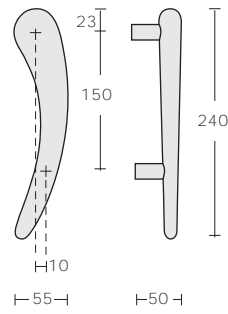

Comma Pull Handles

Comma PM31

Comma PM32

Comma PM33

Comma PM36

Comma Lever Handle/Fixed Handle

Comma PM34

Comma PM35

Left hand Comma Pull Handles shown.

All Comma Pull Handles are available left hand or right hand.

Comma Lever Handles are not handed and are reversible.

Comma Cabinet Handles

Comma PM37

Comma PM38

Comma PM37