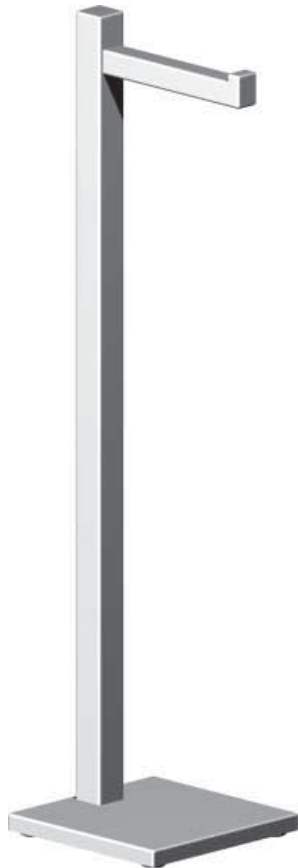

Line Toilet Roll Holder
4680

Line Toilet Roll Holder

The Toilet Roll Holder is fixed to the wall with semi-concealed fixing onto two mounting collars. The mounting collars need to be fastened to solid wood behind plaster board, wooden wall or masonry anchors onto concrete/tile.

Specify the wall type when ordering. Available as a left hand (LH) or right hand (RH) style. Right hand shown.

Pedestal Toilet Roll Holder
4681

Pedestal Toilet Roll Holder

The base of the Pedestal Toilet Roll Holder is solid cast brass or bronze with rubber feet in each corner.

Dimensions: Height: 600mm, Base: 150mm square.