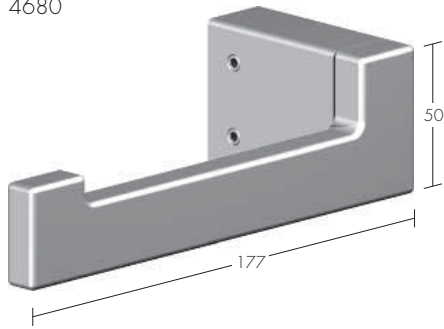

Line Toilet Roll Holder
4680

Line Toilet Roll Holder

The Toilet Roll Holder is fixed to the wall with semi-concealed fixing onto two mounting collars. The mounting collars need to be fastened to solid wood behind plaster board, wooden wall or masonry anchors onto concrete/tile.

Specify the wall type when ordering. Available as a left hand (LH) or right hand (RH) style. Right hand shown.

Pedestal Toilet Roll Holder
4681

Pedestal Toilet Roll Holder

The base of the Pedestal Toilet Roll Holder is solid cast brass or bronze with rubber feet in each corner.

Dimensions: Height: 600mm, Base: 150mm square.