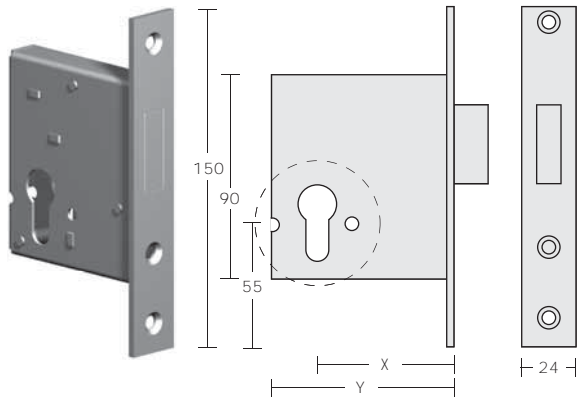

Mortise Deadbolt  
1030, 1031, 1032, 1033

## Mortise Deadbolts

Mortise Deadbolt Dimensions

Model:	Backset:	Case depth:
	X	Y
1030	35	50
1031	45	65
1032	60	80
1033	70	90

Deadbolt Strike for Standard Doors 1035

Strike Packer 1037a – 10mm/1037b – 8.5mm

For aluminium door frames (not shown)

- Aluminium 10mm or 8.5mm thick x 24mm wide
- Natural anodised finish

Deadbolt Strike for Rebated Doors 1038a/1038b

- Lock packer included with these strikes

Standard Strike  
1035